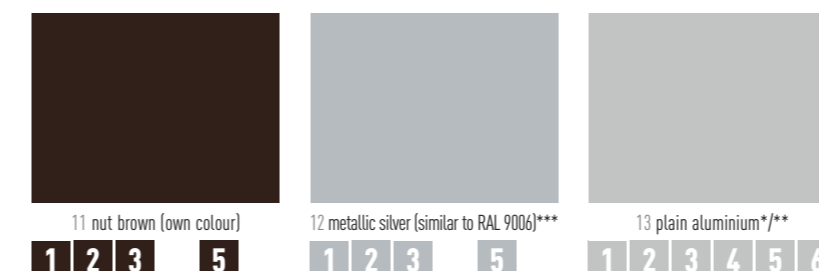

ROOF DRAINAGE SYSTEMS

- 1 gutter 250, 280 half round
- 2 gutter 333 half round
- 3 gutter 400 half round
- 4 box gutter 250, 400 ¹⁾ box gutter 500****
- 5 box gutter 333 ¹⁾
- 6 on-roof gutter 700 x 1.0 mm