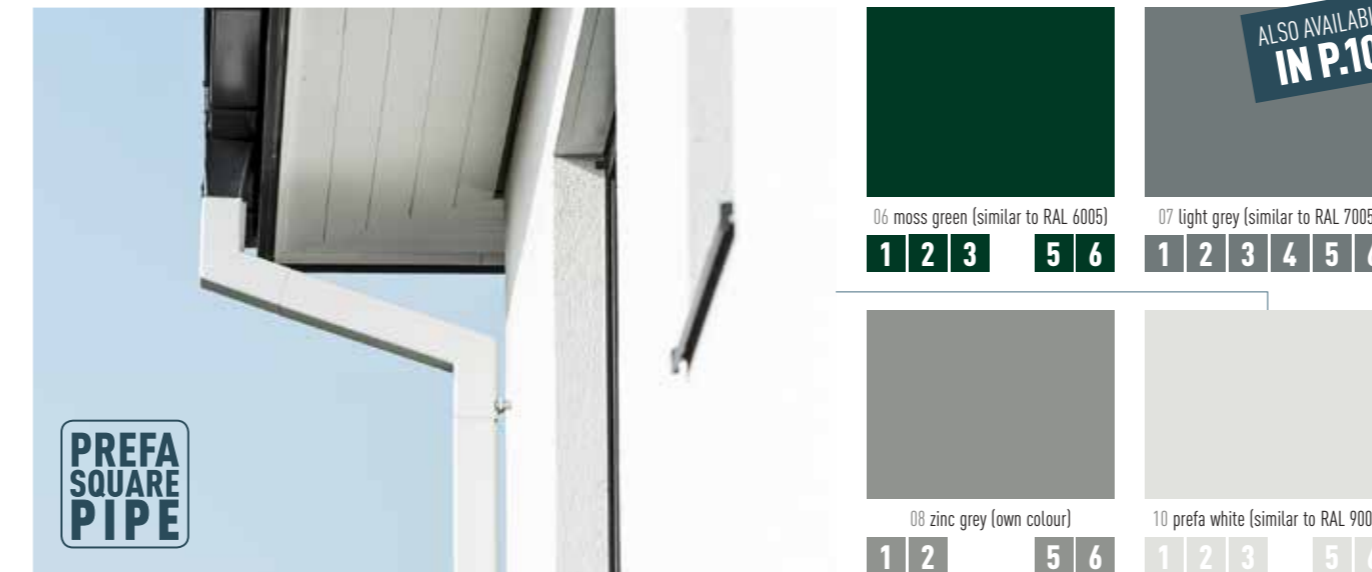

ROOF DRAINAGE SYSTEMS

- 1 gutter 250, 280 half round
- 2 gutter 333 half round
- 3 gutter 400 half round
- 4 box gutter 250, 400 ¹⁾ box gutter 500****
- 5 box gutter 333 ¹⁾
- 6 on-roof gutter 700 x 1.0 mm