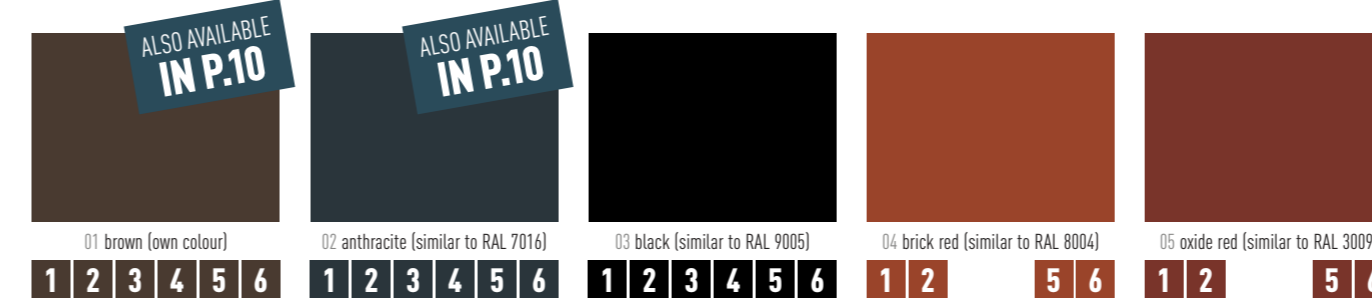

ROOF DRAINAGE SYSTEMS

- 1 gutter 250, 280 half round
- 2 gutter 333 half round
- 3 gutter 400 half round
- 4 box gutter 250, 400 ¹⁾ box gutter 500****
- 5 box gutter 333 ¹⁾
- 6 on-roof gutter 700 x 1.0 mm